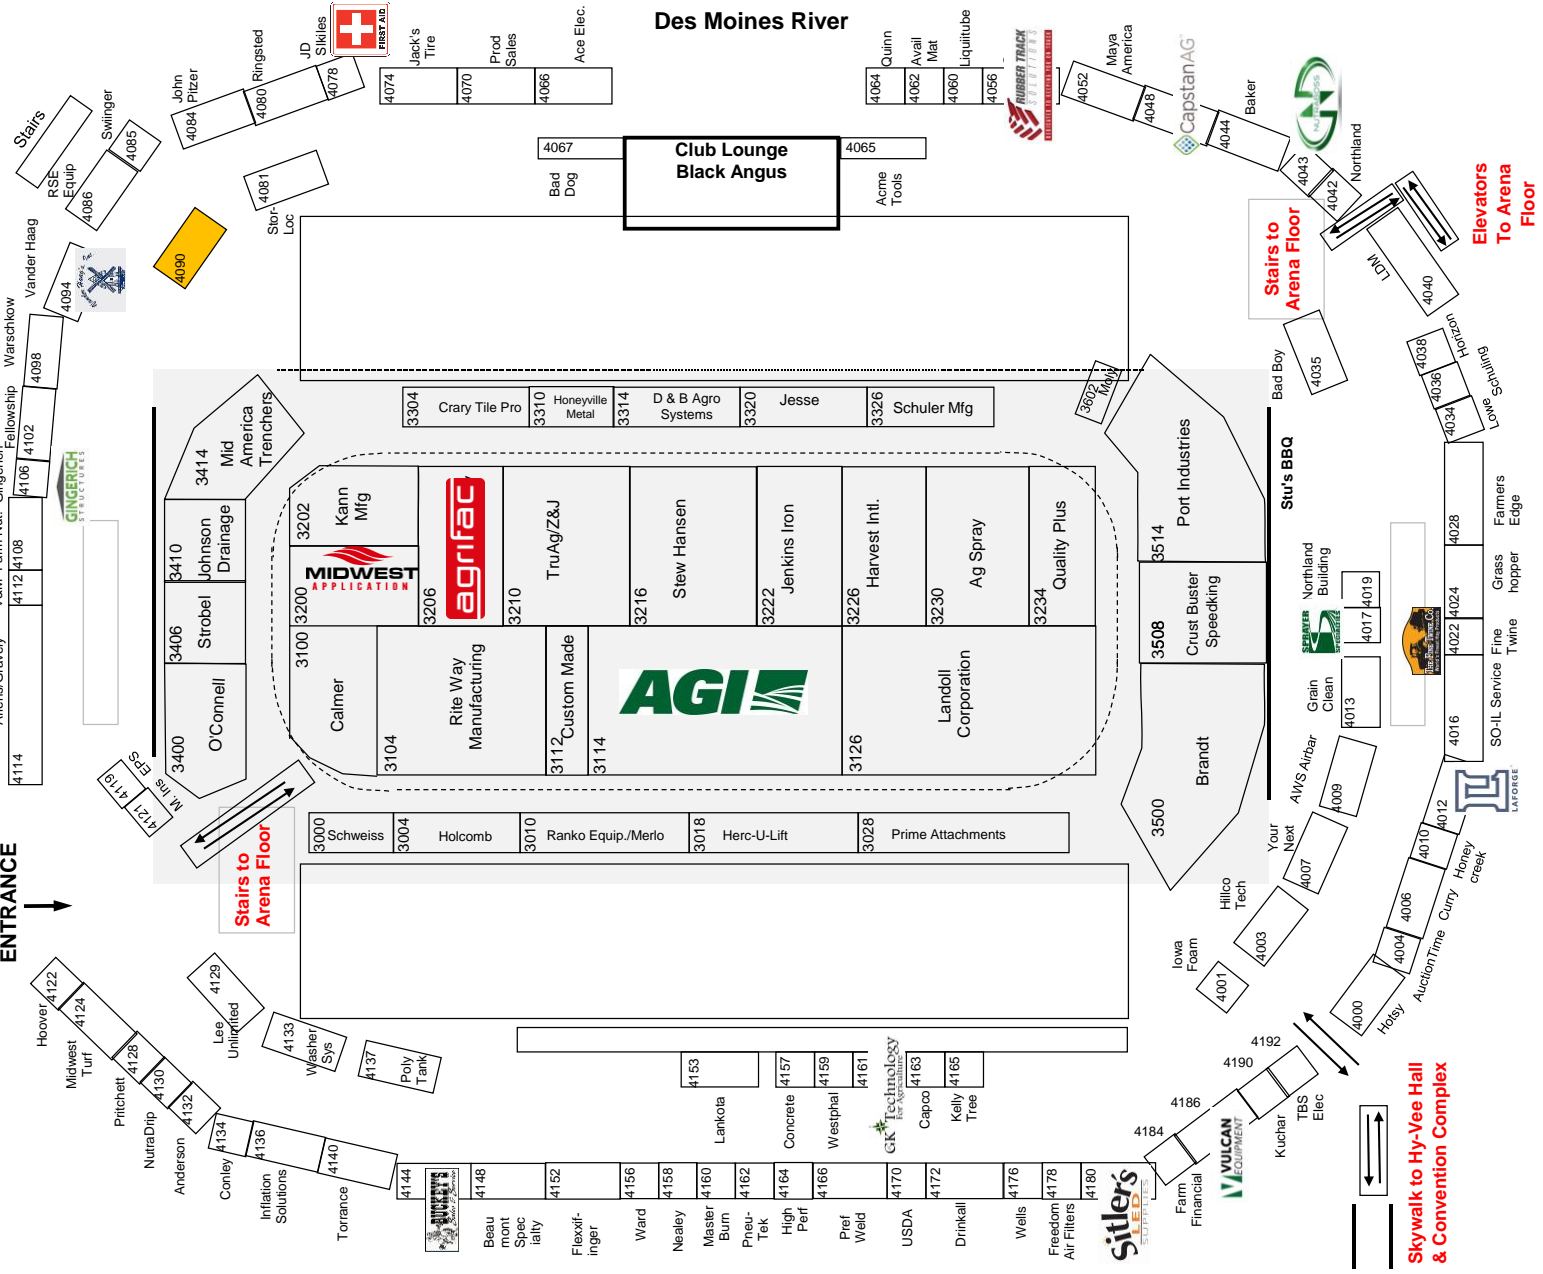

# Wells Fargo Arena Booths 3000 - 4180

Shuttle Pick-up

ENTRANCE

Skywalk to Hy-Vee Hall & Convention Complex

Stairs to Arena Floor

Elevators To Arena Floor

Des Moines River

Club Lounge Black Angus

Siu's BBQ