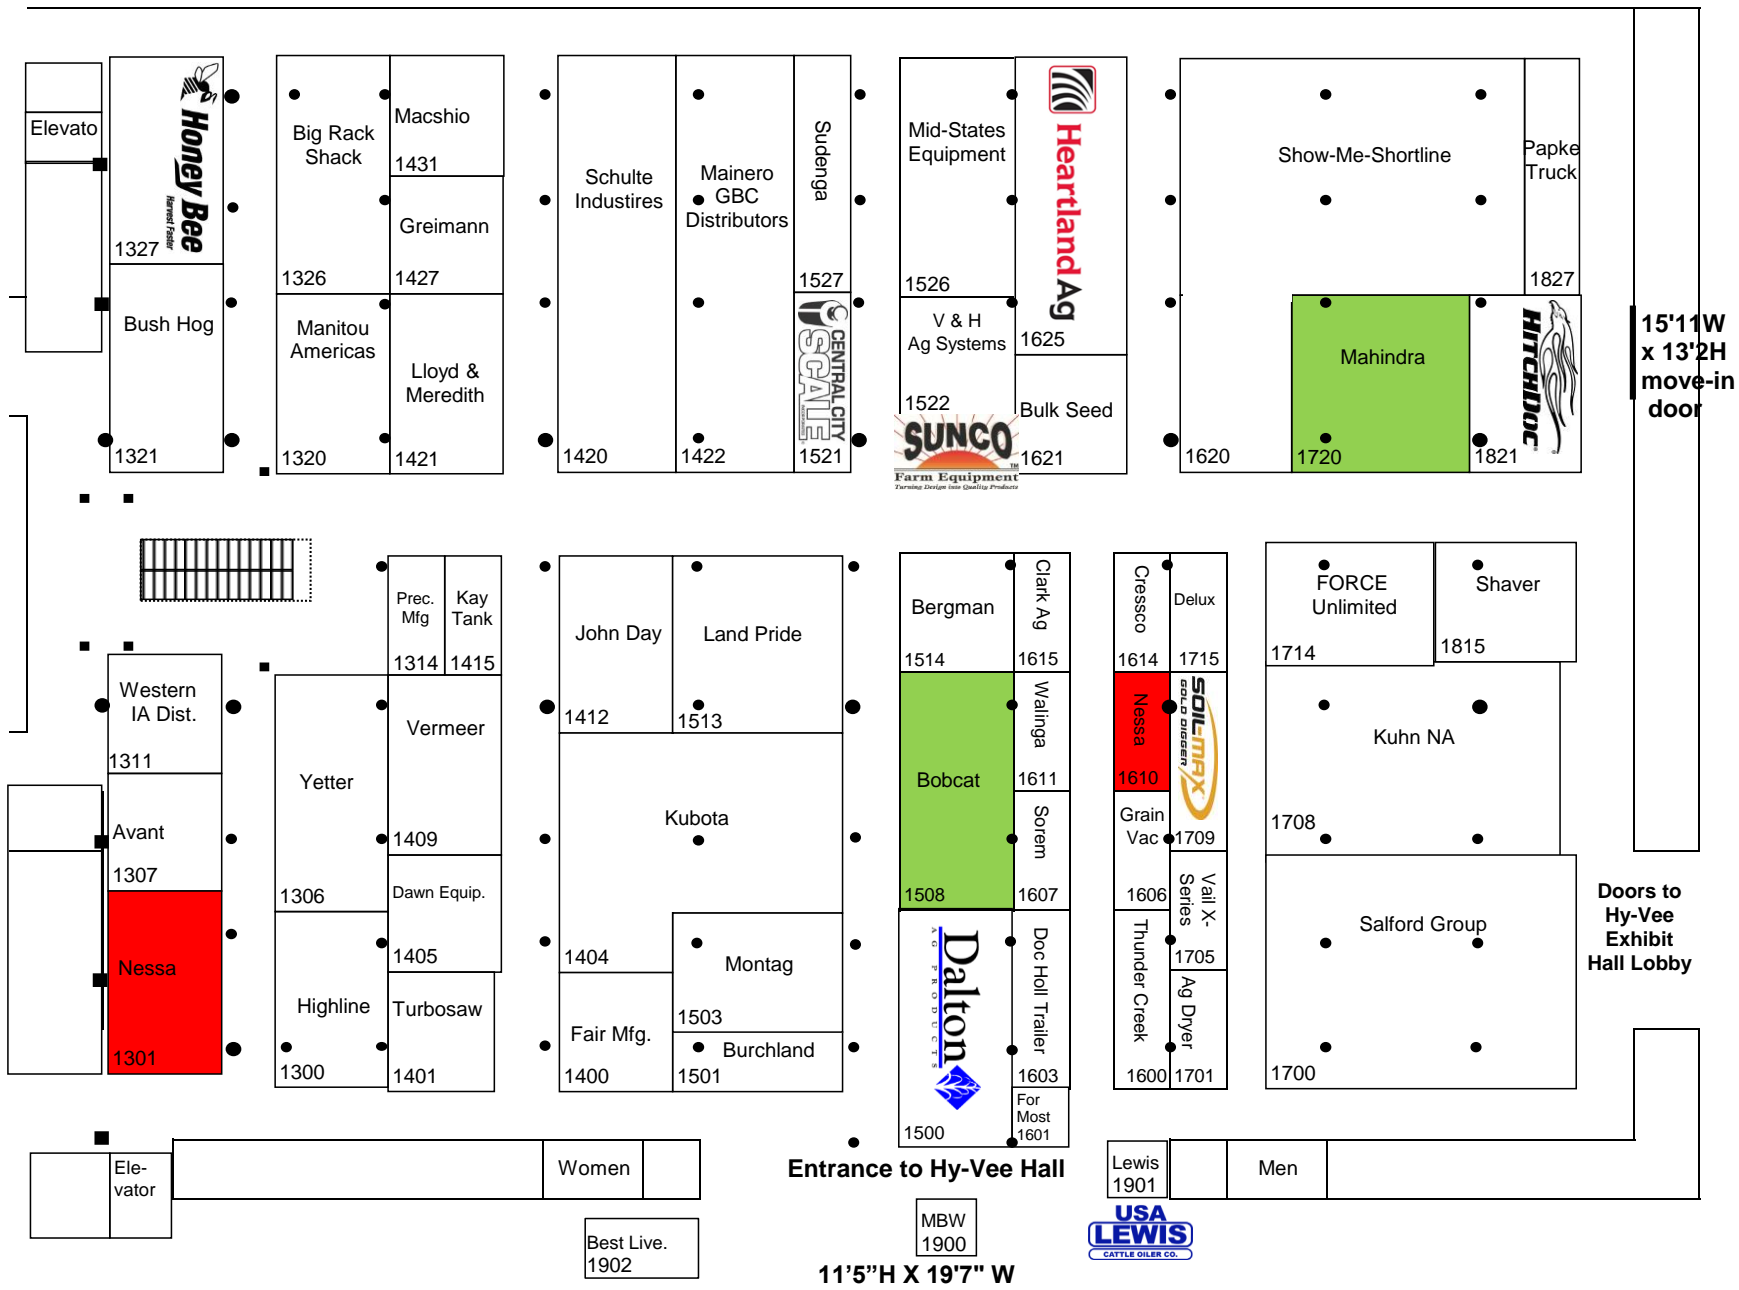

# Convention Center - Lower Level Booths 1300 - 1902

15'11"  
x 13'2"  
move-in  
door

Doors to  
Hy-Vee  
Exhibit  
Hall Lobby

Entrance to Hy-Vee Hall

11'5" H X 19'7" W