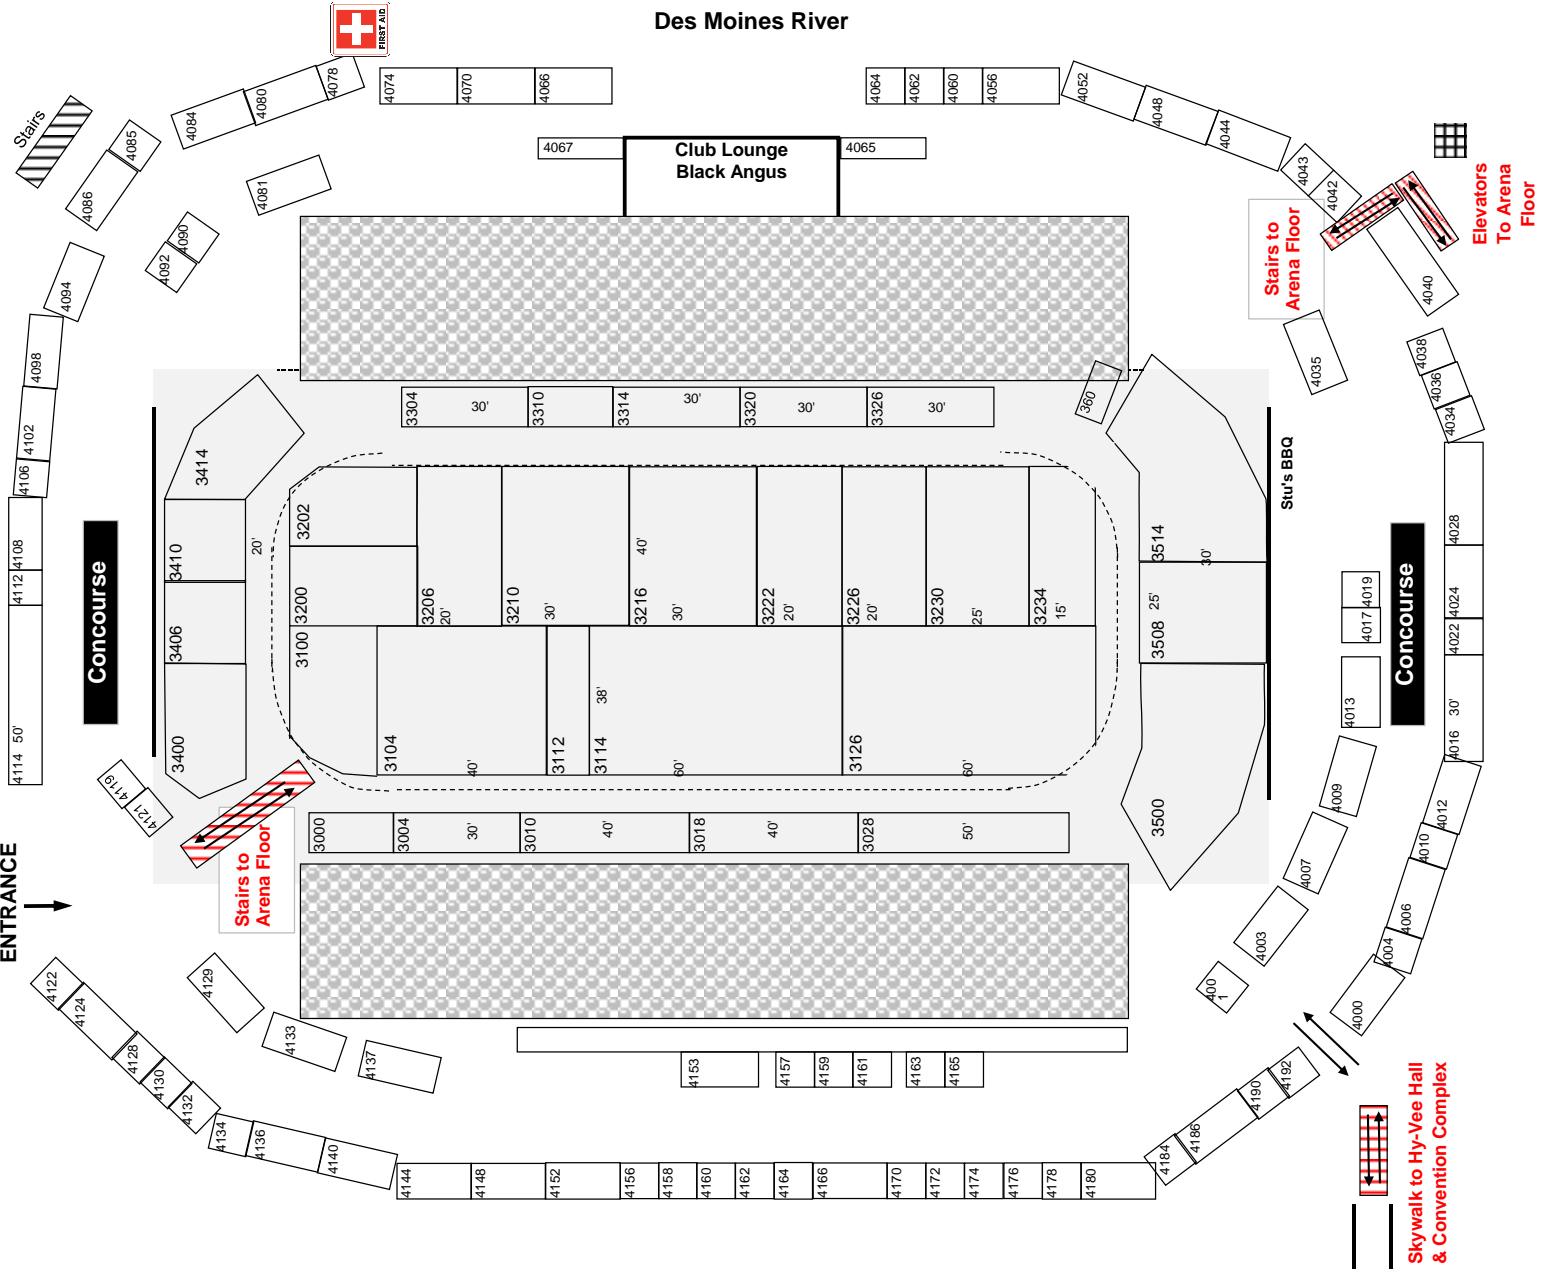

# Wells Fargo Arena Booths 3000 - 4180

Shuttle Pick-up

ENTRANCE

Des Moines River

Club Lounge  
Black Angus

Stairs to  
Arena Floor

Elevators  
To Arena  
Floor

Siu's BBQ

Concourse

Concourse

Stairs to  
Arena Floor

Skywalk to Hy-Vee Hall  
& Convention Complex