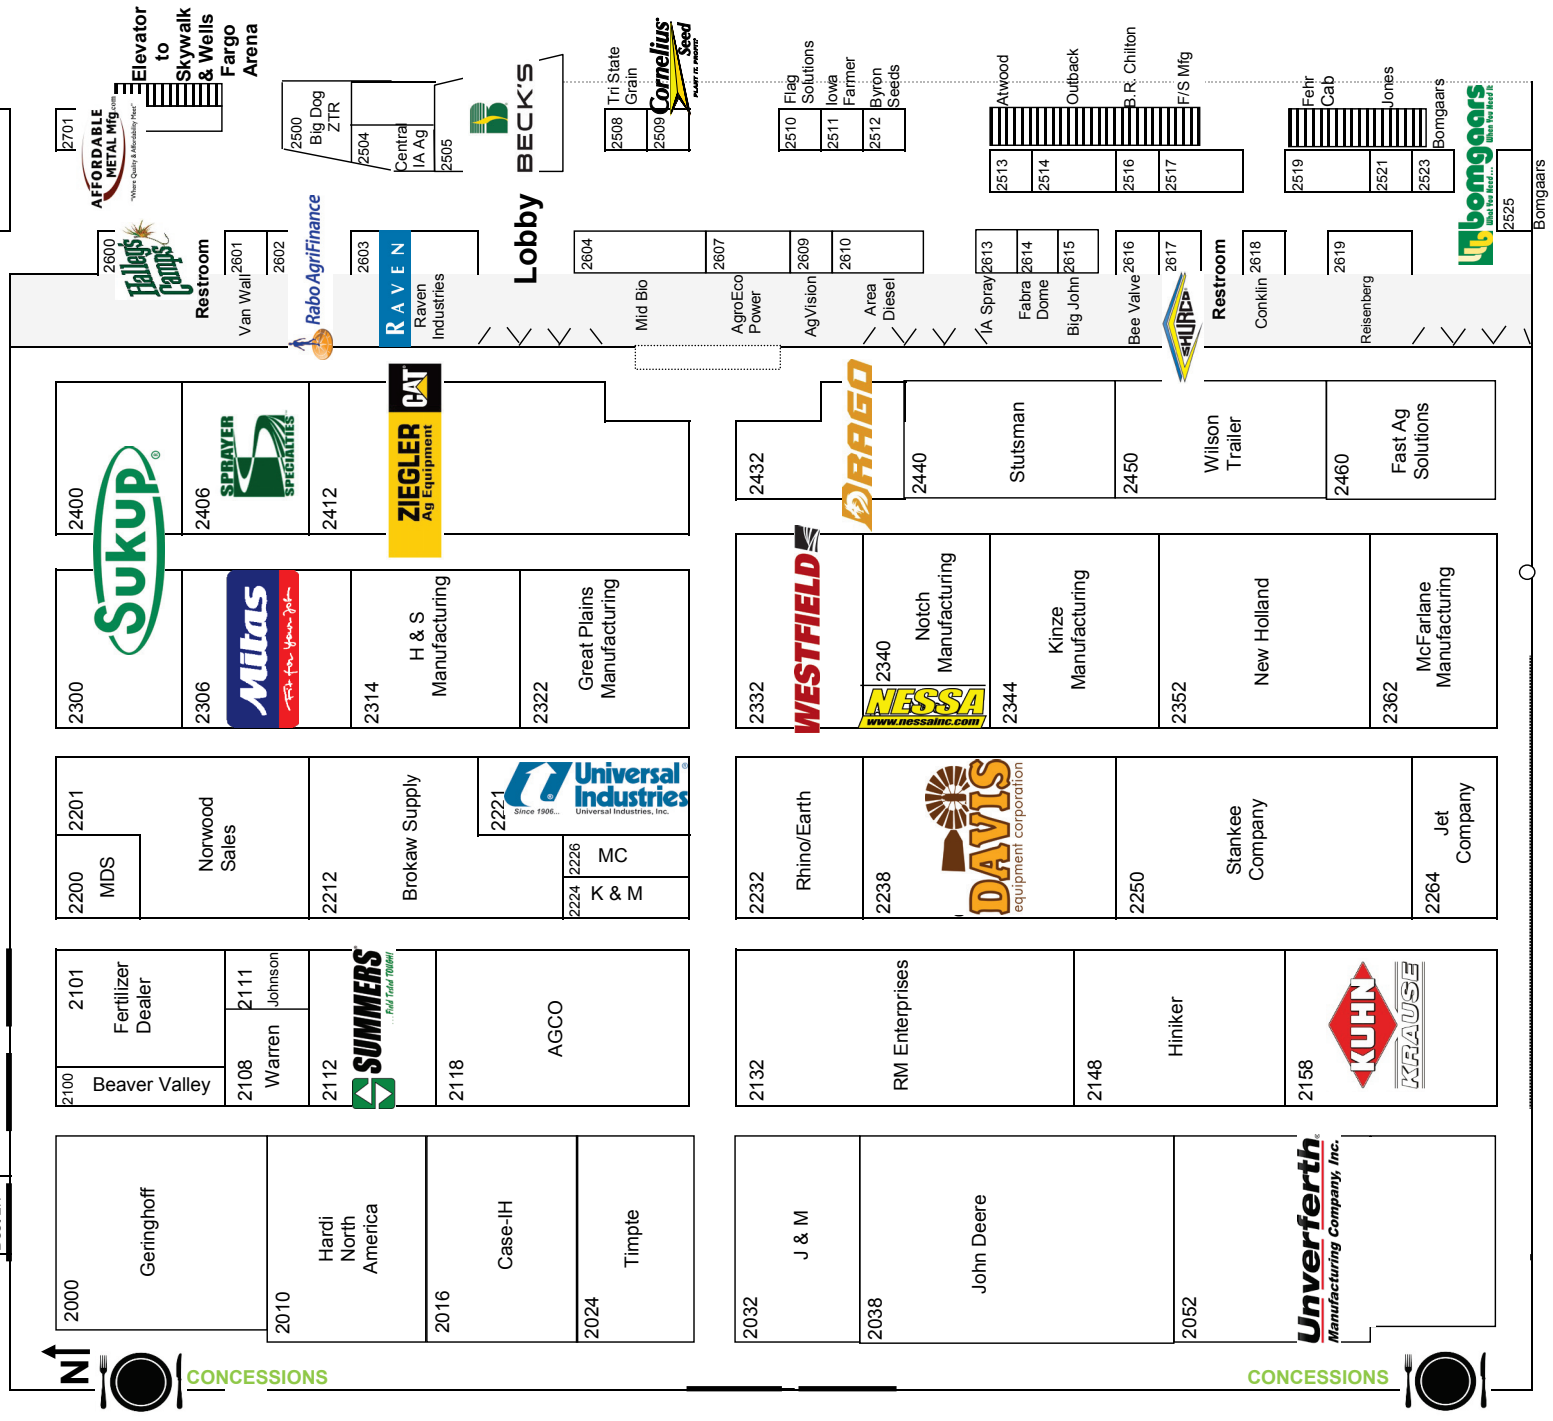

Hy-Vee Hall Booths 2000-2701

1902 Best Liv

To Lower Level

CONCESSIONS

CONCESSIONS