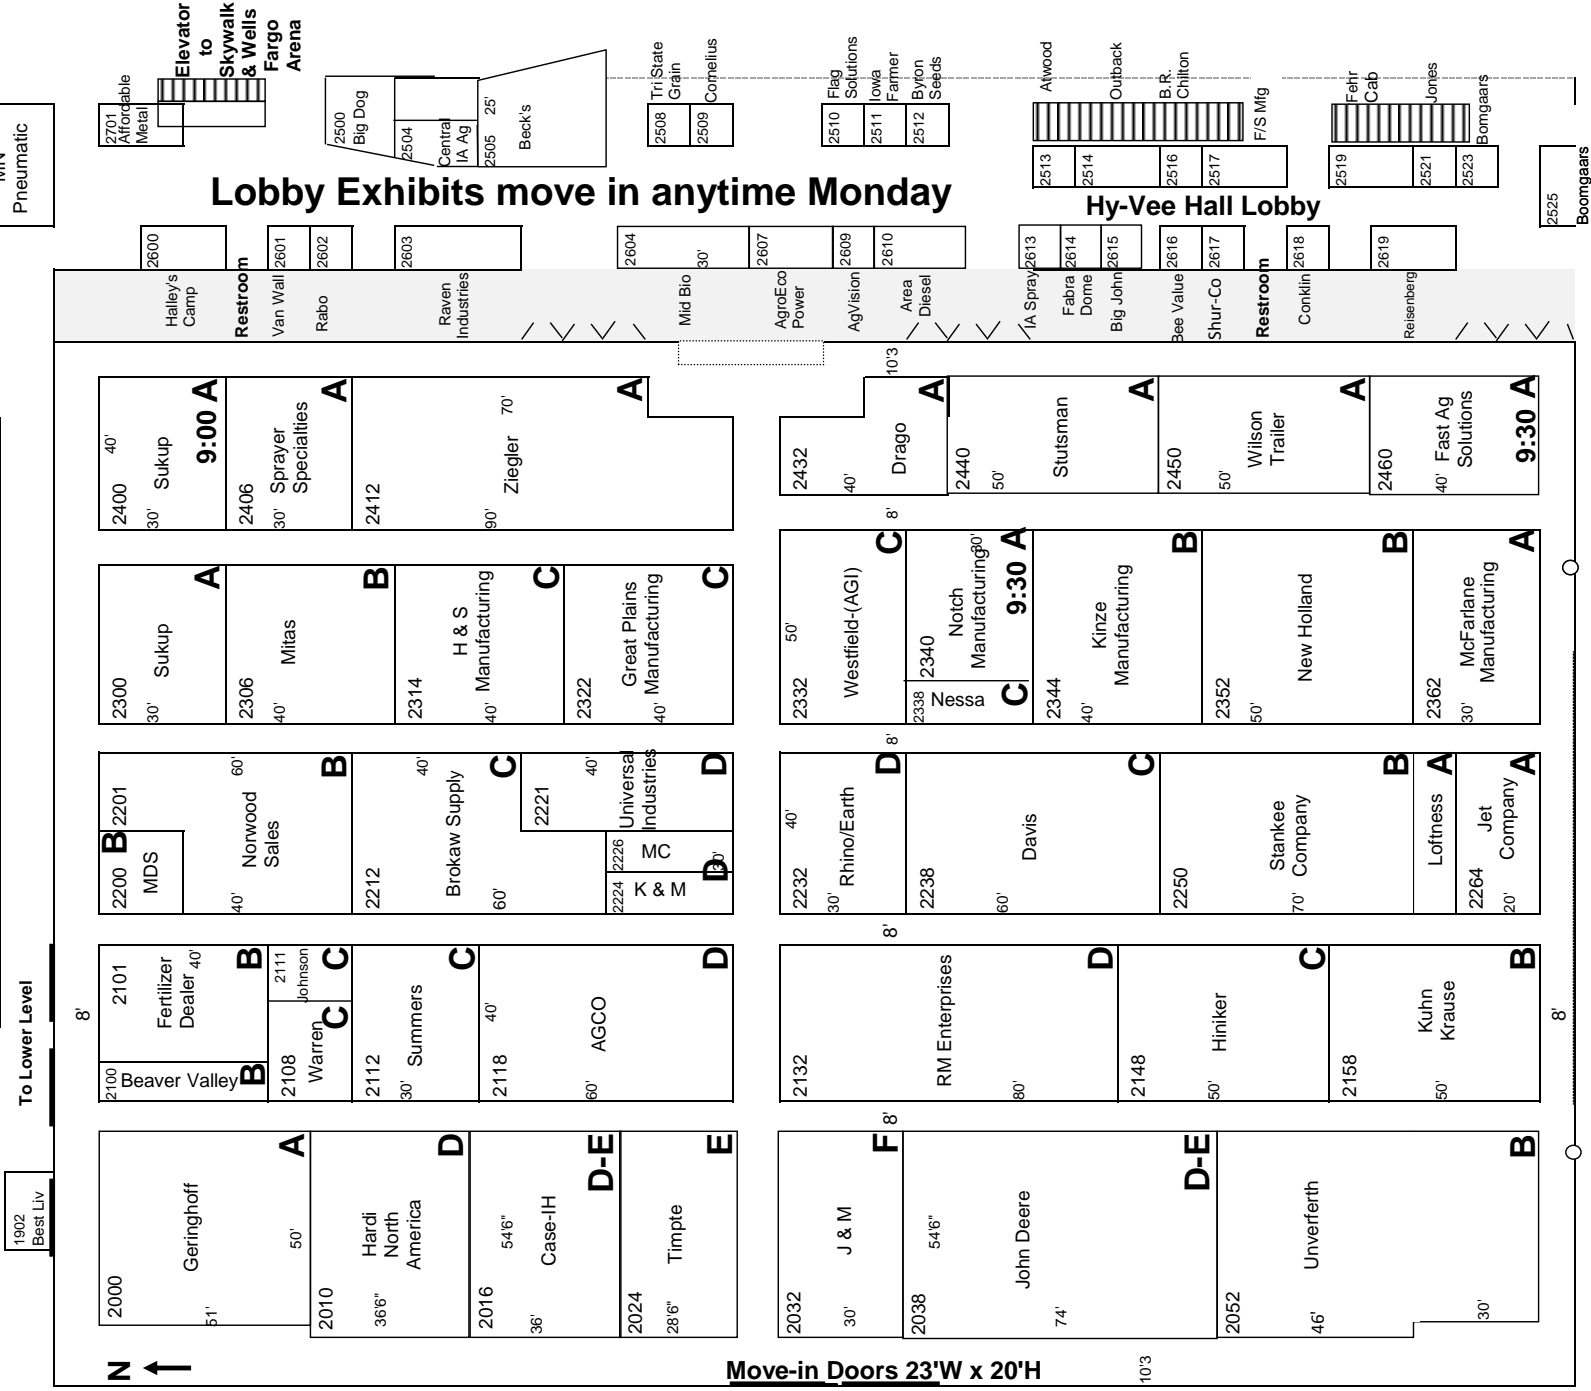

# Hy-Vee Hall Booths 2000-2701

**Sunday, January 29**

**A Sun. 10:00 - 11:30**

**B Sun 11:30 - 1:30**

**C Sun. 1:30 - 3:30**

**D Sun. 3:30 - 5:00**

**Monday, January 30**

**E Mon. 8:30 - 10:00**

**F Mon. 10:00 - 12:00**

## Move-in Schedule

Pressure washing available Sunday from 9:30 - 4:00 and Monday from 8:30 - 3:00 at no charge. Weather