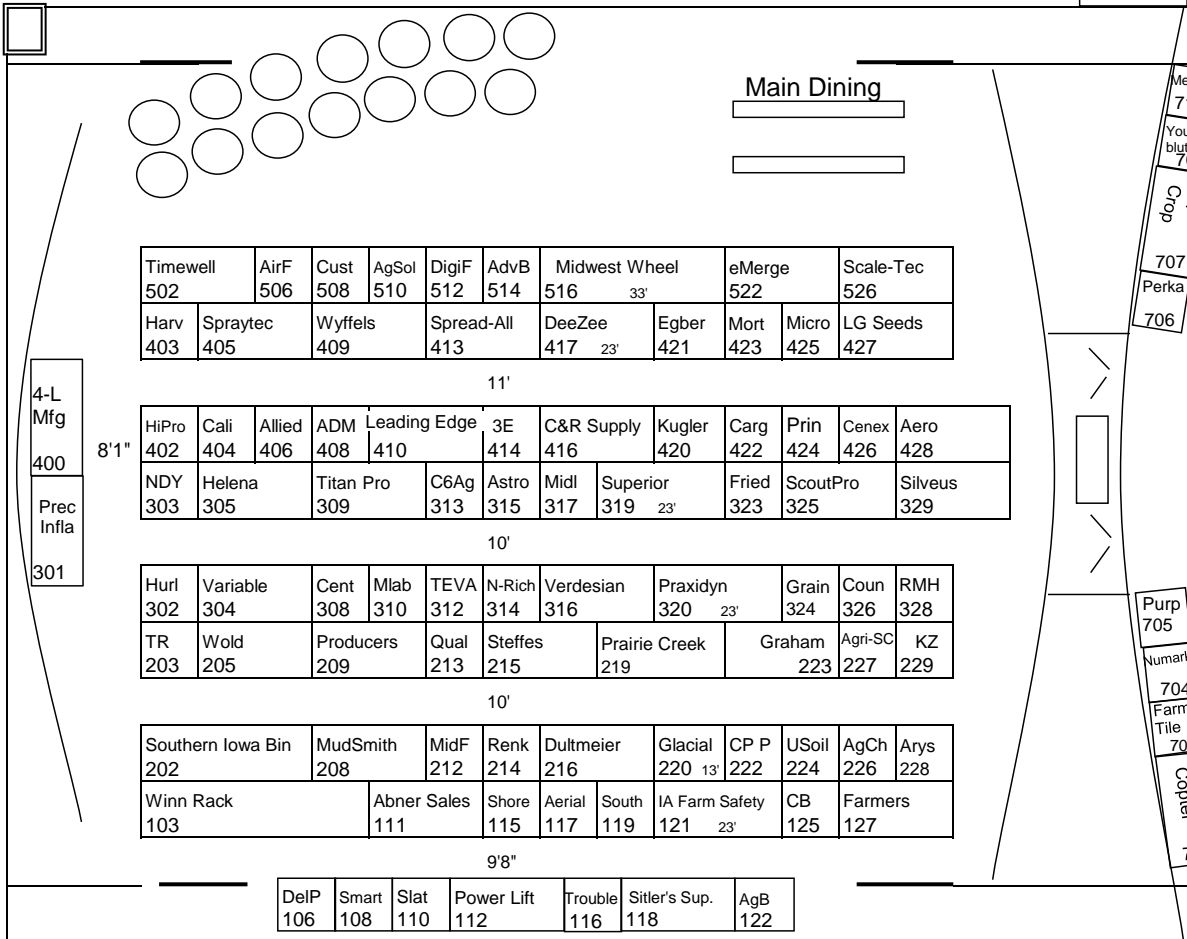

Convention Center - Ballroom Level Booths 100 - 753

ELEVATOR

Restrooms

Meeting Room 401
AgNition

FFA 752 AgNition 753

Willcross 750

10'10"

Serv 722
Epley 721
NaCh 720
Chan 719
Blair 718
Farm 717

Liquid 733
Gypsoil 731
MZB 729

D&B 745
FNew 744
Davis 743
Truck 742

10'3"

AKE 716
AgXploire 714
Schaeffers 712
Miller 711

Profit 727
Rob-See-Co 725
IAFin 724
Conk 723

Saddle 740
Nutri 739
Heart 738
Filter 737
Heartland Farm 735

11'4"

Long 746 Green 747 Exapta 748

Media Room 402

ELEVATOR

FREIGHT ELEVATOR

ELEVATOR

This floor is fully carpeted - NO forklifts will be allowed.

Move-in options include: Elevators located at NW Lobby, SW Lobby and SE Street Level. Freight elevator access is from Hy-Vee Hall docks or SW Lobby. Exhibitors may also use the escalator.

Move-in is Monday, Jan. 30 8:30 a.m. - 6:00 p.m.