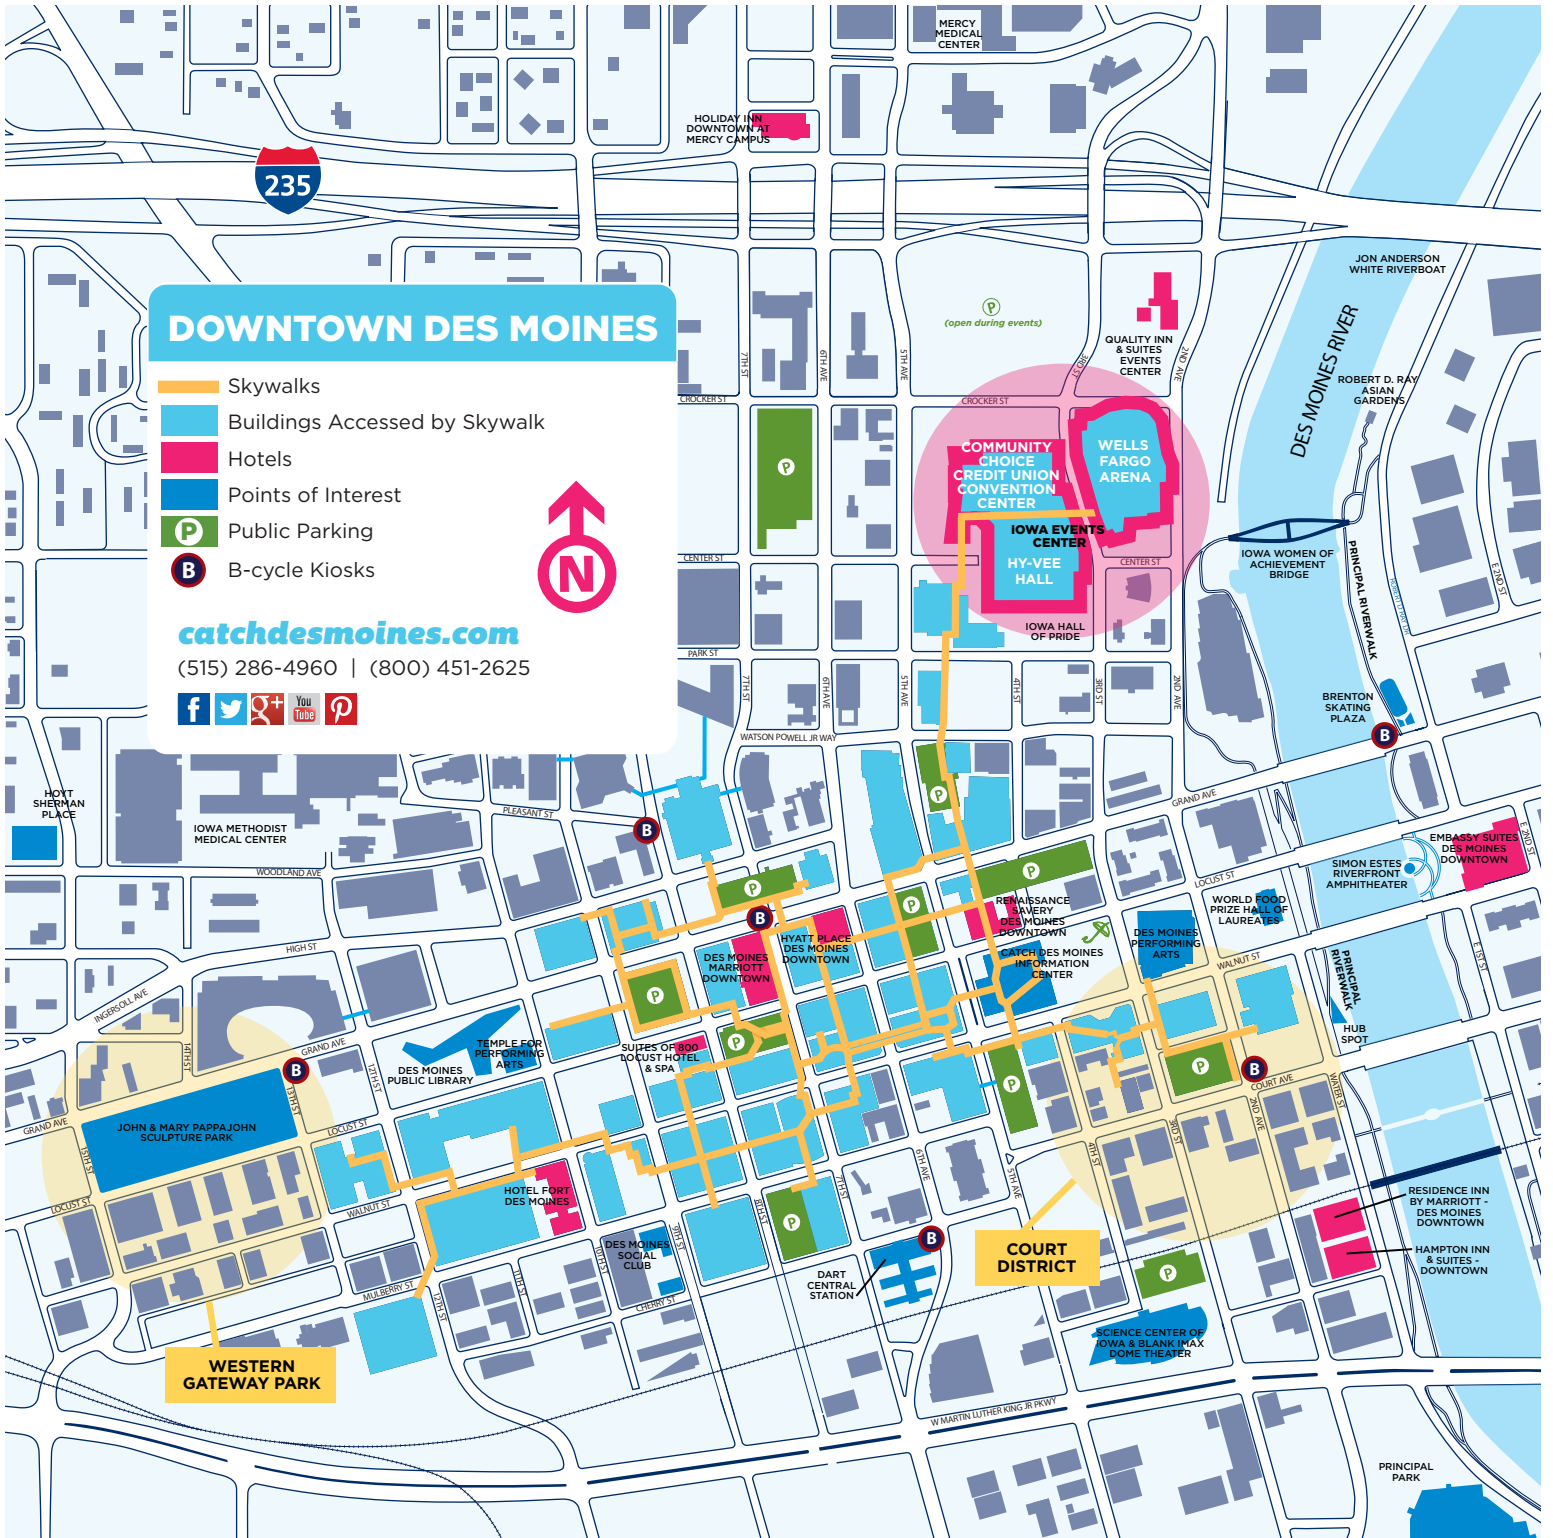

DOWNTOWN DES MOINES

DOWNTOWN DES MOINES

- Skywalks
- Buildings Accessed by Skywalk
- Hotels
- Points of Interest
- P Public Parking
- B B-cycle Kiosks

catchdesmoines.com
 (515) 286-4960 | (800) 451-2625

WESTERN GATEWAY PARK

COURT DISTRICT

PRINCIPAL PARK